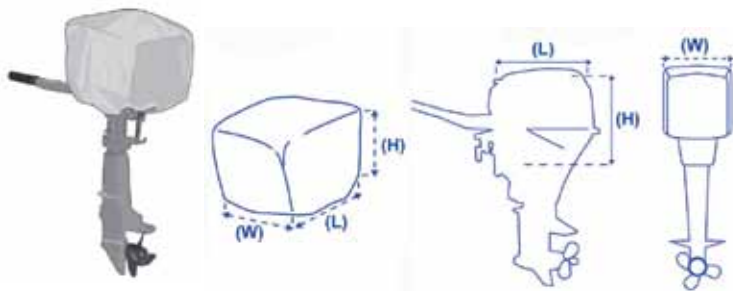

Boat Covers

Part No	Size	For Boat Length	Max. Boat Width	Rings	Colour
Q037840	XXS	427-488cm	180cm	8	Silver Grey
Q037841	XS	427-488cm	229cm	10	Silver Grey
Q037842	S	488-564cm	239cm	10	Silver Grey
Q037843	M	518-579cm	244cm	10	Silver Grey
Q037844	L	550-610cm	265cm	10	Silver Grey
Q037845	XL	580-650cm	295cm	10	Silver Grey
Q037846	XXL	630-710cm	380cm	10	Navy Blue

Console Covers

Part No	Size	A	B	C	D
Q037847	XS	115cm	90cm	45cm	55cm
Q037848	S	90cm	65cm	75cm	85cm
Q037849	M	120cm	105cm	70cm	65cm
Q037850	L	140cm	100cm	90cm	70cm

Engine Covers

Part No	Size	HP	L	W	H
Q037854	XXS	2-5	40cm	25cm	32cm
Q037855	XS	2-15	48cm	27cm	35cm
Q037856	S	10-45	55cm	33cm	45cm
Q037857	M	30-90	63cm	35cm	50cm

Full Engine Covers

Part No	Size	HP	A	H
Q037851	S	2.5-10	25cm	75cm
Q037852	M	8-70	87cm	157cm
Q037853	L	70-150	125cm	210cm