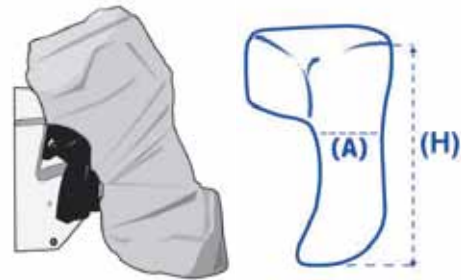

Boat Covers

Part No	Size	For Boat Length	Max. Boat Width	Rings	Colour
Q037840	XXS	427-488cm	180cm	8	Silver Grey
Q037841	XS	427-488cm	229cm	10	Silver Grey
Q037842	S	488-564cm	239cm	10	Silver Grey
Q037843	M	518-579cm	244cm	10	Silver Grey
Q037844	L	550-610cm	265cm	10	Silver Grey
Q037845	XL	580-650cm	295cm	10	Silver Grey
Q037846	XXL	630-710cm	380cm	10	Navy Blue

Console Covers

Part No	Size	A	B	C	D
Q037847	XS	115cm	90cm	45cm	55cm
Q037848	S	90cm	65cm	75cm	85cm
Q037849	M	120cm	105cm	70cm	65cm
Q037850	L	140cm	100cm	90cm	70cm

Engine Covers

Part No	Size	HP	L	W	H
Q037854	XXS	2-5	40cm	25cm	32cm
Q037855	XS	2-15	48cm	27cm	35cm
Q037856	S	10-45	55cm	33cm	45cm
Q037857	M	30-90	63cm	35cm	50cm

Full Engine Covers

Part No	Size	HP	A	H
Q037851	S	2.5-10	25cm	75cm
Q037852	M	8-70	87cm	157cm
Q037853	L	70-150	125cm	210cm