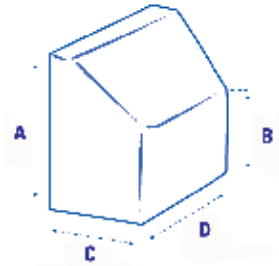

Boat Covers

Part No	Size	For Boat Length	Max. Boat Width	Rings	Colour
Q037840	XXS	427-488cm	180cm	8	Silver Grey
Q037841	XS	427-488cm	229cm	10	Silver Grey
Q037842	S	488-564cm	239cm	10	Silver Grey
Q037843	M	518-579cm	244cm	10	Silver Grey
Q037844	L	550-610cm	265cm	10	Silver Grey
Q037845	XL	580-650cm	295cm	10	Silver Grey
Q037846	XXL	630-710cm	380cm	10	Navy Blue

Console Covers

Part No	Size	A	B	C	D
Q037847	XS	115cm	90cm	45cm	55cm
Q037848	S	90cm	65cm	75cm	85cm
Q037849	M	120cm	105cm	70cm	65cm
Q037850	L	140cm	100cm	90cm	70cm

Engine Covers

Part No	Size	HP	L	W	H
Q037854	XXS	2-5	40cm	25cm	32cm
Q037855	XS	2-15	48cm	27cm	35cm
Q037856	S	10-45	55cm	33cm	45cm
Q037857	M	30-90	63cm	35cm	50cm

Full Engine Covers

Part No	Size	HP	A	H
Q037851	S	2.5-10	25cm	75cm
Q037852	M	8-70	87cm	157cm
Q037853	L	70-150	125cm	210cm